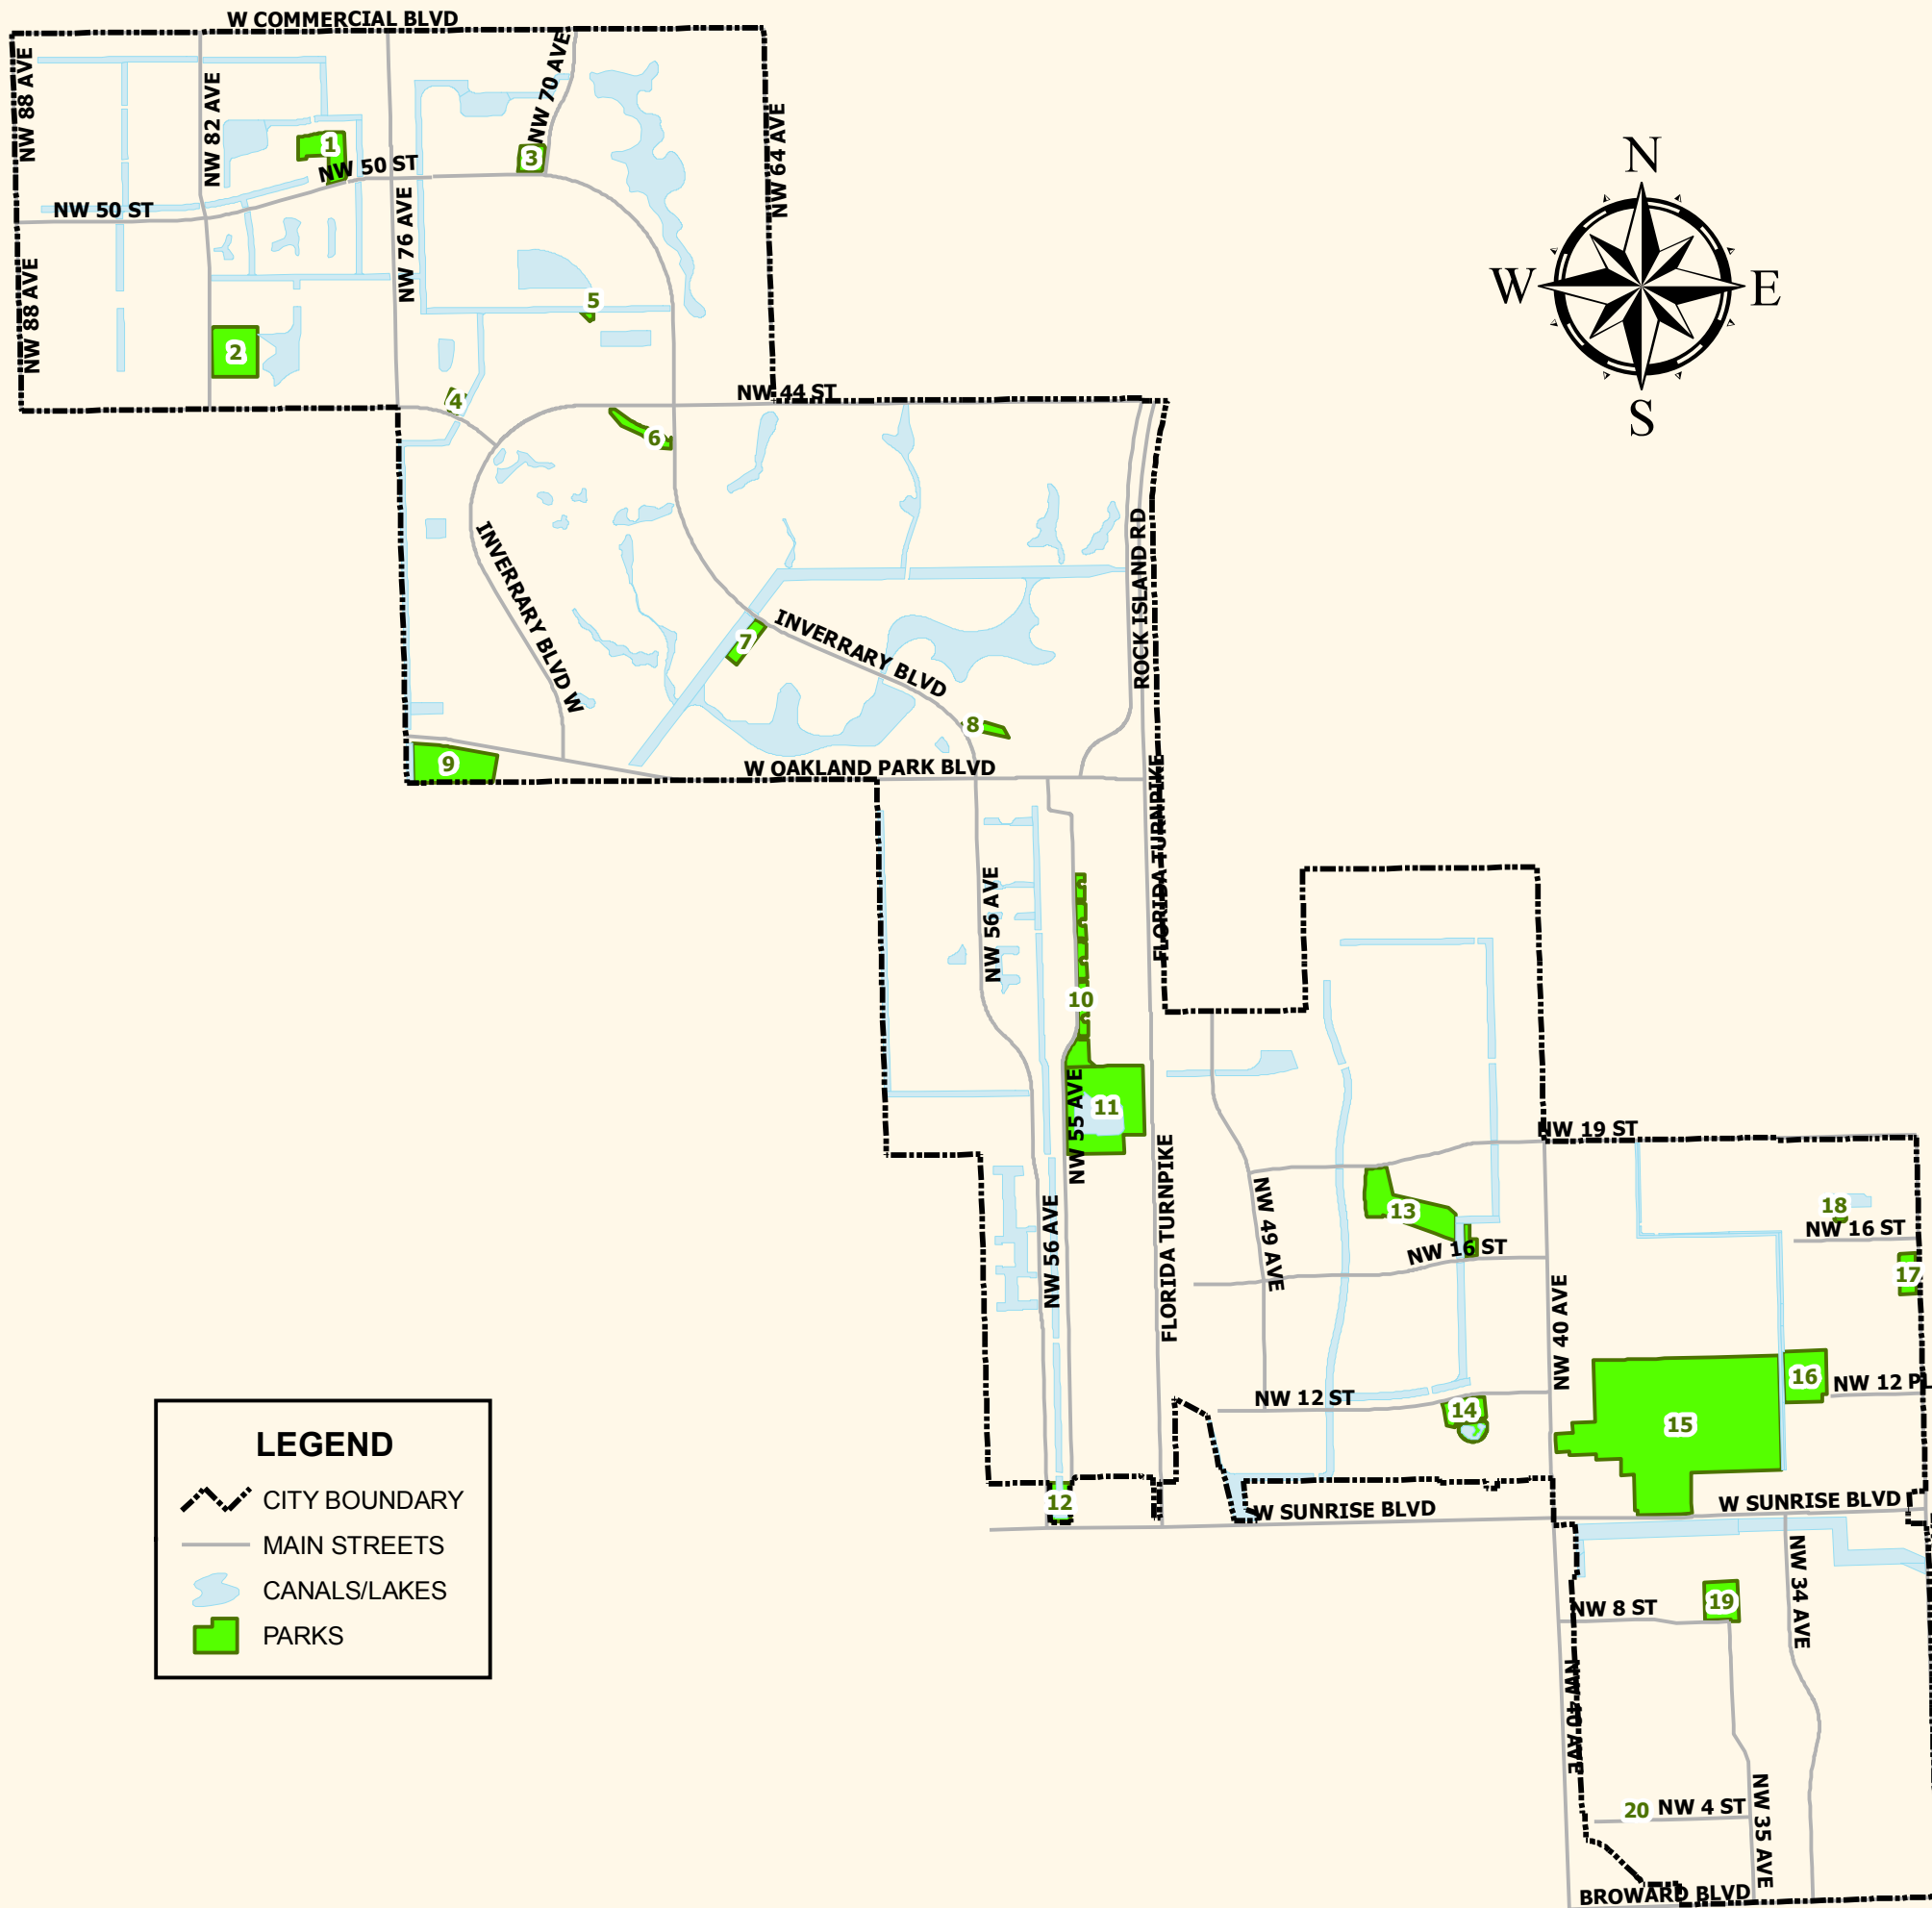

**LEGEND**

- CITY BOUNDARY
- MAIN STREETS
- CANALS/LAKES
- PARKS

SOURCE: CITY OF LAUDERHILL GIS DEPT.