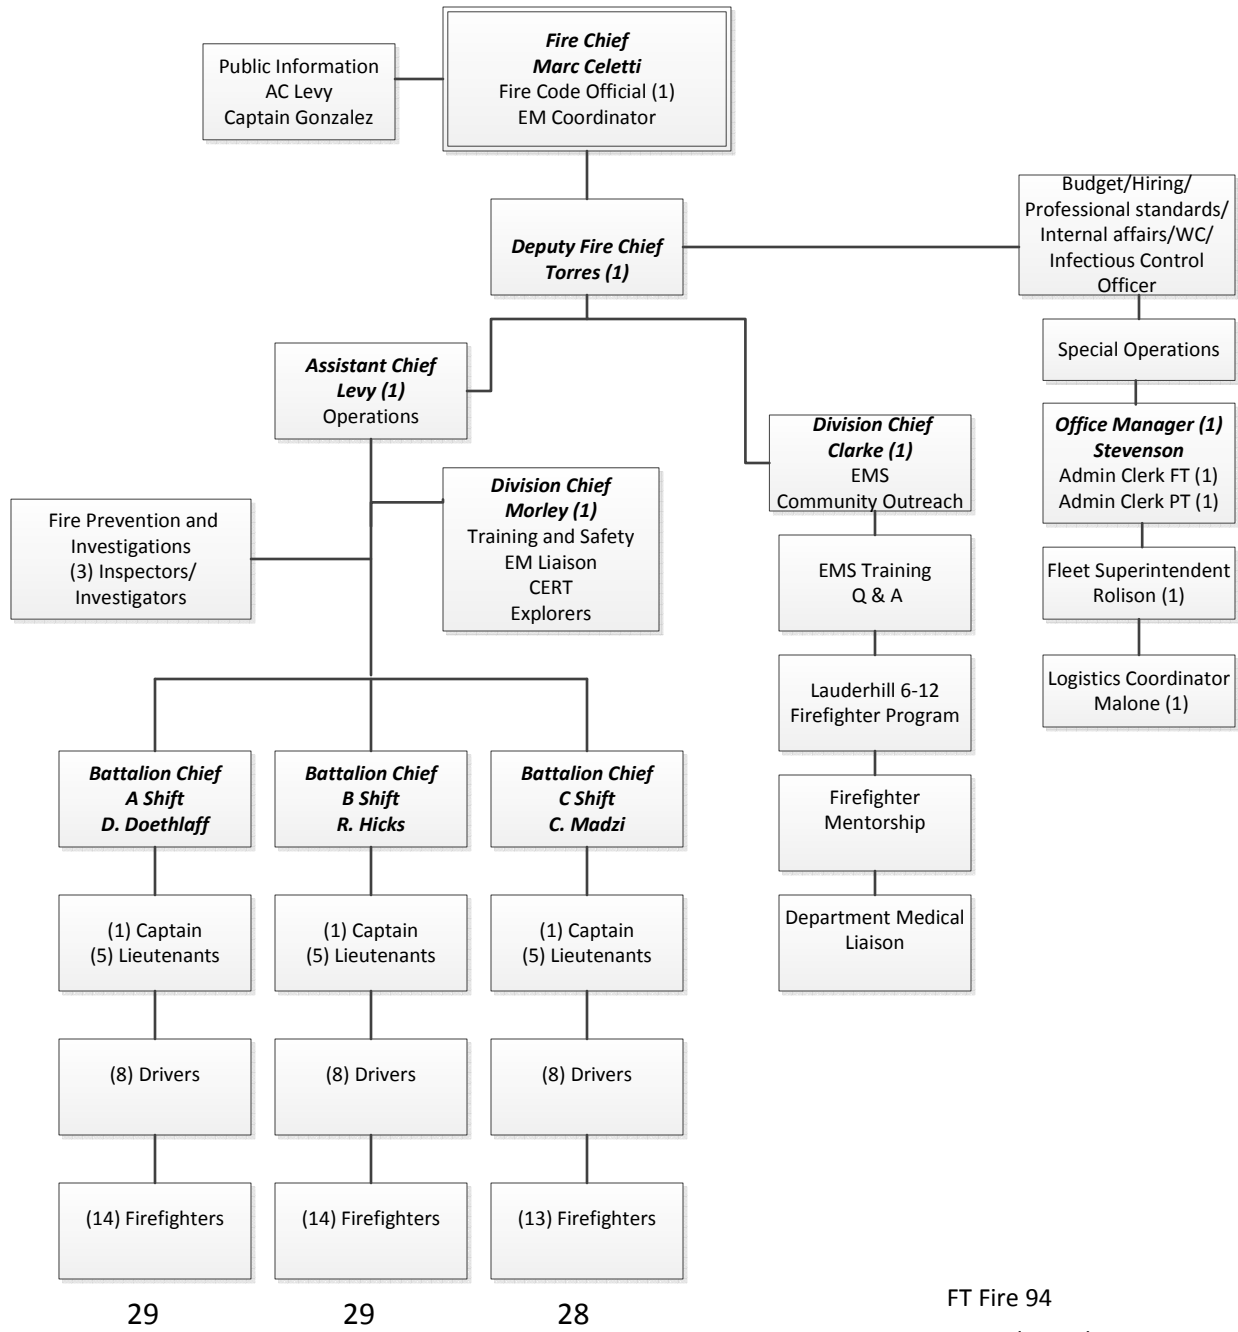

Lauderhill Fire Rescue
Organizational Chart DRAFT
FY – 2016/2017

FT Fire 94
FT Civilian Admin 4
PT Civilian Admin 1