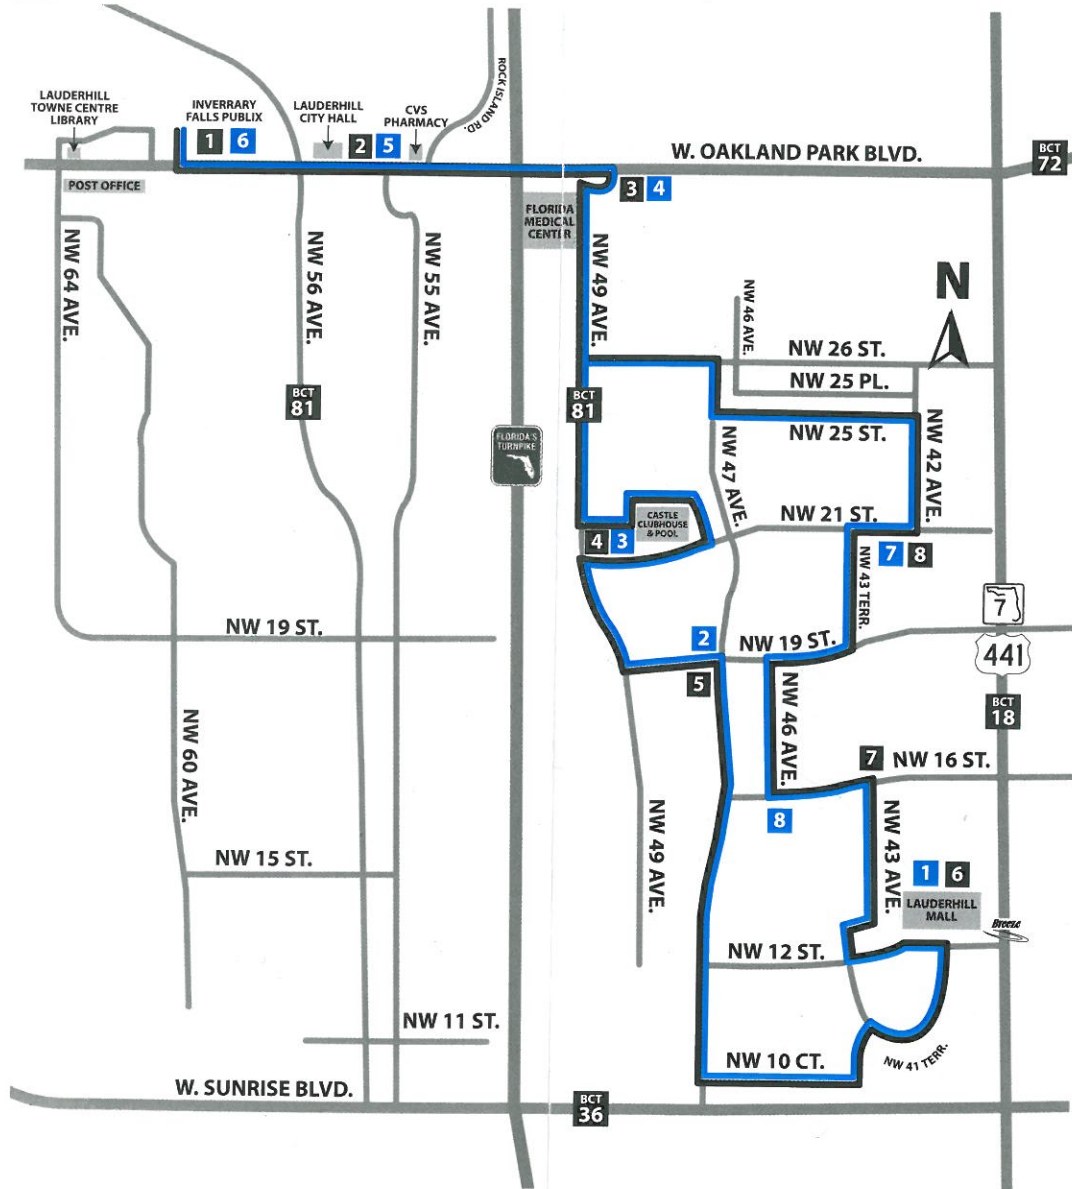

THE CITY OF LAUDERHILL

Community Bus Service

Routes 1 & 5

ROUTE 1

NORTHBOUND					SOUTHBOUND				
Lauderhill Mall	NW 47 Ave & NW 19 St	NW 21 St & NW 47 Ter	Oakland Park Blvd & NW 49 Ave	Oakland Park Blvd & NW 55 Ave	Inverrary Falls Publix	Oakland Park Blvd & NW 49 Ave	NW 21 St & NW 42 Ave	NW 46 Ave & NW 16 St	Lauderhill Mall
1	2	3	4	5	6	4	7	8	1
6:30a	6:38a	6:40a	6:46a	6:50a	6:55a	7:06a	7:12a	7:16a	7:27a
7:32a	7:40a	7:42a	7:48a	7:52a	7:57a	8:08a	8:14a	8:18a	8:29a
8:34a	8:42a	8:44a	8:50a	8:54a	8:59a	9:10a	9:16a	9:20a	9:31a
9:36a	9:44a	9:46a	9:52a	9:56a	10:01a	10:12a	10:18a	10:22a	10:31a
10:36a	10:44a	10:46a	10:52a	10:56a	11:01a	11:12a	11:18a	11:22a	11:31a
11:36a	11:44a	11:46a	11:52a	11:56a	12:01p	12:12p	12:18p	12:22p	12:31p
12:36p	12:44p	12:46p	12:52p	12:56p	1:01p	1:12p	1:18p	1:22p	1:31p
1:36p	1:44p	1:46p	1:52p	1:56p	2:01p	2:12p	2:18p	2:22p	2:31p
2:36p	2:44p	2:46p	2:52p	2:56p	3:01p	3:12p	3:18p	3:22p	3:31p
3:36p	3:44p	3:46p	3:52p	3:56p	4:01p	4:12p	4:18p	4:22p	4:31p
4:36p	4:44p	4:46p	4:52p	4:56p	5:01p	5:12p	5:18p	5:22p	5:33p
5:33p	5:41p	5:43p	5:49p	5:53p	5:58p	6:09p	6:15p	6:19p	6:30p

ROUTE 5

SOUTHBOUND						NORTHBOUND				
Inverrary Falls Publix	Oakland Park Blvd & NW 55 Ave	Oakland Park Blvd & NW 49 Ave	NW 21 St & NW 47 Ter	NW 47 Ave & NW 19 St	Lauderhill Mall	NW 46 Ave & NW 16 St	NW 21 St & NW 42 Ave	Oakland Park Blvd & NW 49 Ave	Oakland Park Blvd & NW 55 Ave	Inverrary Falls Publix
1	2	3	4	5	6	7	8	3	2	1
8:30a	8:34a	8:40a	8:46a	8:52a	8:59a	9:03a	9:07a	9:11a	9:15a	9:25a
9:30a	9:34a	9:40a	9:46a	9:52a	9:59a	10:03a	10:07a	10:11a	10:15a	10:25a
10:30a	10:34a	10:40a	10:46a	10:52a	10:59a	11:03a	11:07a	11:11a	11:15a	11:25a
11:30a	11:34a	11:40a	11:46a	11:52a	11:59a	12:03p	12:07p	12:11p	12:15p	12:25p
12:30p	12:34p	12:40p	12:46p	12:52p	12:59p	1:03p	1:07p	1:11p	1:15p	1:25p
1:30p	1:34p	1:40p	1:46p	1:52p	1:59p	2:03p	2:07p	2:11p	2:15p	2:25p
2:30p	2:34p	2:40p	2:46p	2:52p	2:59p	3:03p	3:07p	3:11p	3:15p	3:25p
3:30p	3:34p	3:40p	3:46p	3:52p	3:59p	4:03p	4:07p	4:11p	4:15p	4:25p
4:30p	4:34p	4:40p	4:46p	4:53p	5:00p	5:04p	5:08p	5:12p	5:17p	5:30p
5:33p	5:37p	5:43p	5:49p	5:56p	6:03p	6:07p	6:11p	6:15p	6:20p	6:33p
6:37p	6:41p	6:47p	6:53p	7:00p	7:07p	7:11p	7:15p	7:19p	7:23p	7:33p
7:35p	7:39p	7:45p	7:51p	7:57p	8:04p	8:08p	8:12p	8:16p	8:20p	8:30p

Bold type indicates PM hours. Boxed numbers on the timetable refer to the time points on the map. Time points do not necessarily represent all the bus stops on the route.